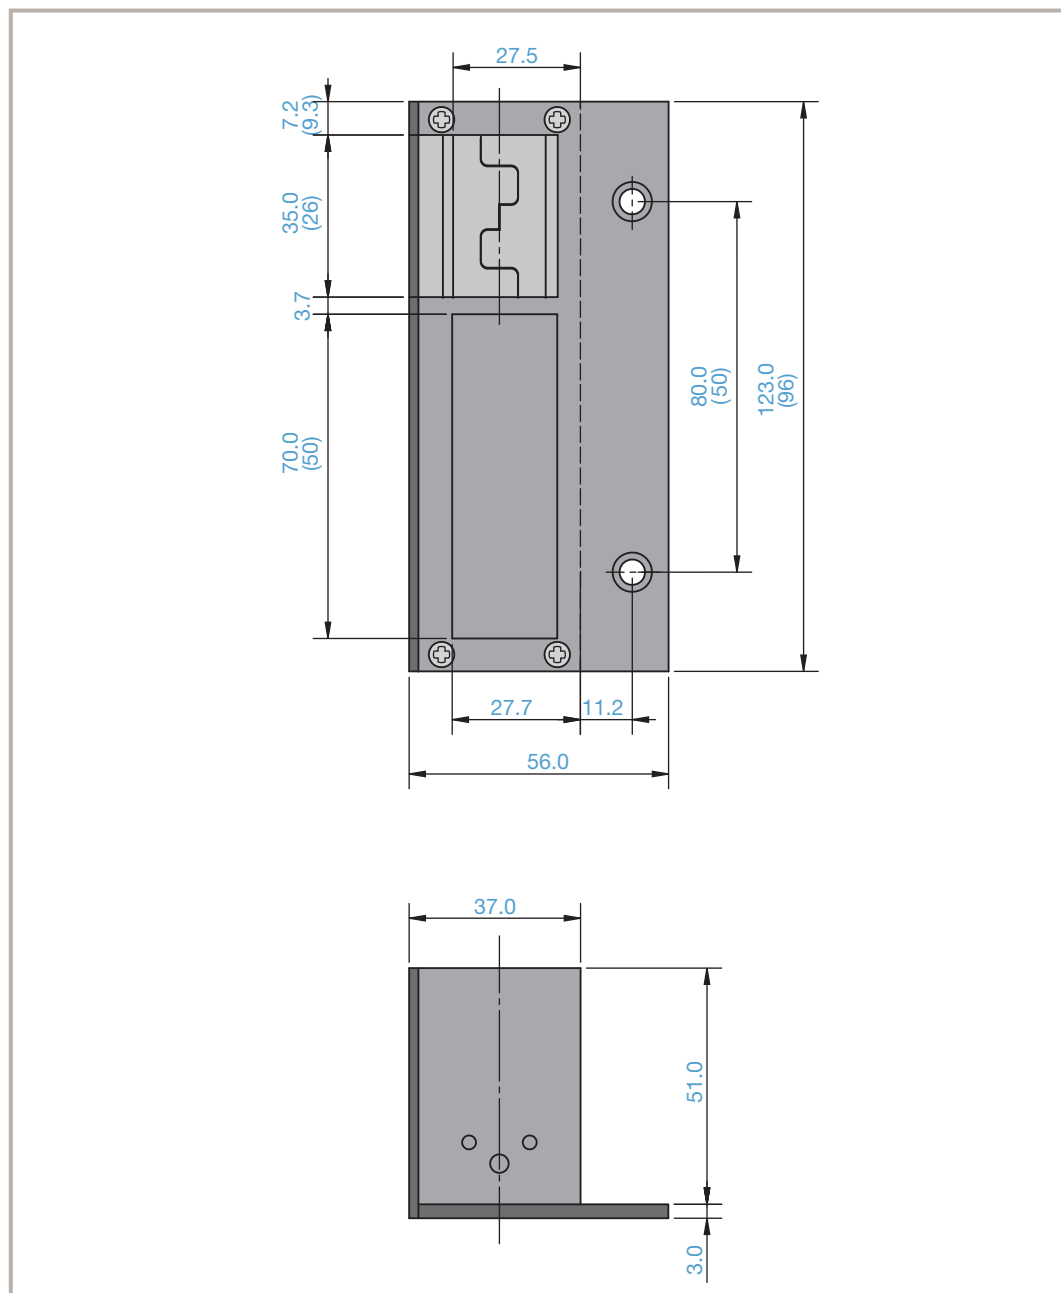

Sganciamento limitato

Limited release

Codice / Code	Alimentazione Power Supply	Frontale Front Plate	Finitura Finishing		
Per serrature orizzontali For horizontal locks					
6051/1	8-12 V AC	56	Grigio / Grey	658	1
6051/2	12 V DC	56		658	1
Per serrature verticali For vertical locks					
6081/1	8-12 V AC	56	Grigio / Grey	780	1
6081/2	12 V DC	56		780	1