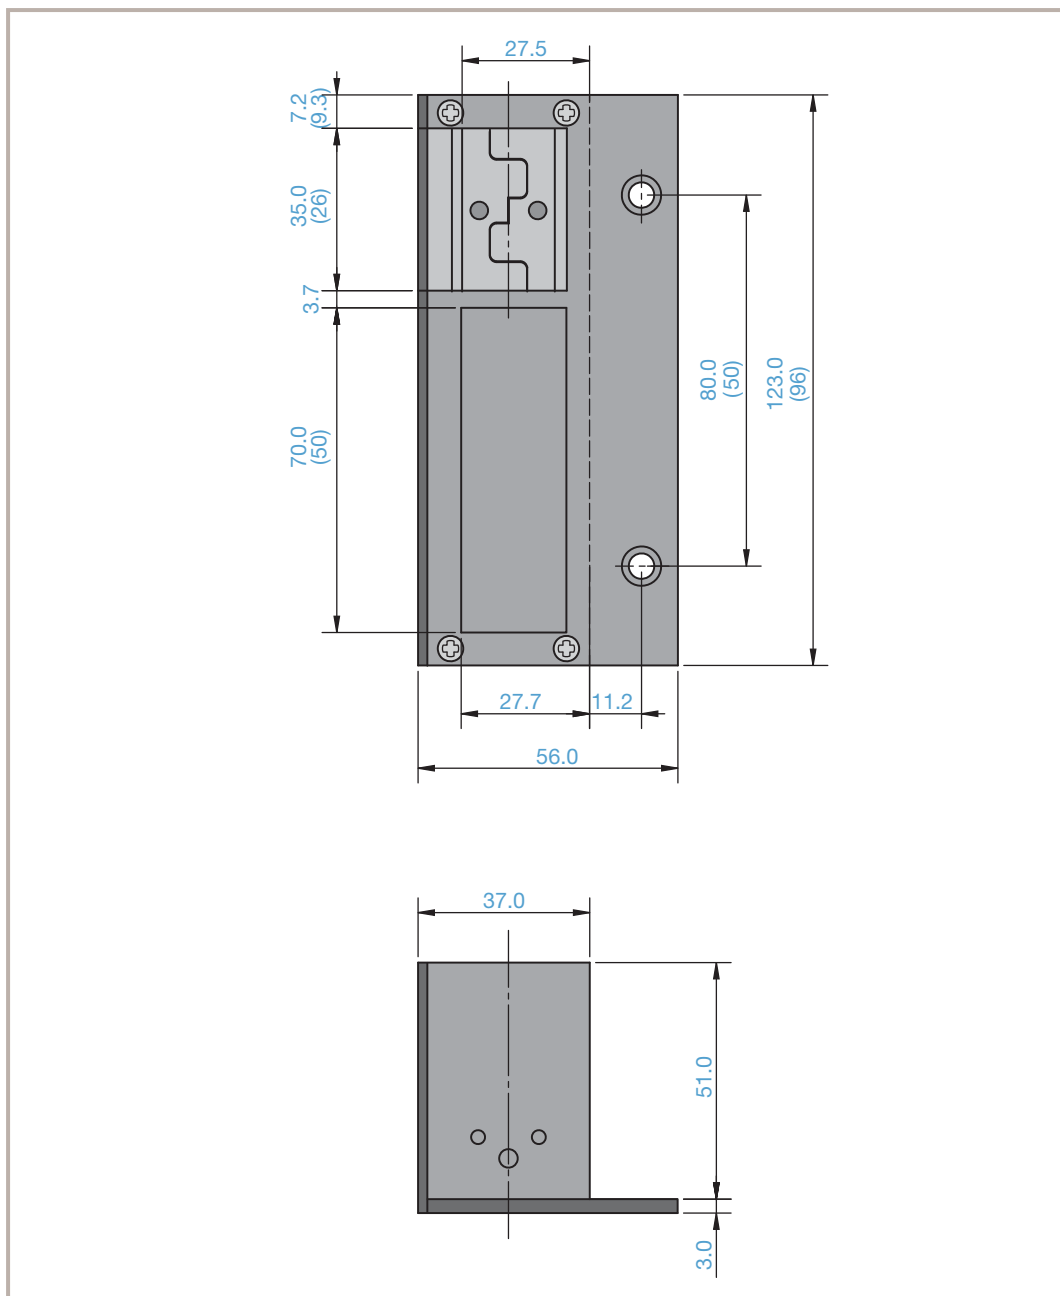

Sganciamento permanente

Permanent release

Codice / Code	Alimentazione Power Supply	Frontale Front Plate	Finitura Finishing		
Per serrature orizzontali For horizontal locks					
6050/1	8-12 V AC	56	Grigio / Grey	658	1
6050/2	12 V DC	56		658	1
Per serrature verticali For vertical locks					
6080/1	8-12 V AC	56	Grigio / Grey	780	1
6080/2	12 V DC	56		780	1